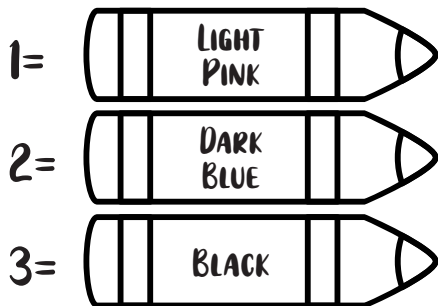

DRAGON COLOR-BY-NUMBER

DRAGON COLOR-BY-NUMBER

DRAGON COLOR-BY-NUMBER

DRAGON COLOR-BY-NUMBER

DRAGON COLOR-BY-NUMBER

DRAGON COLOR-BY-NUMBER

DRAGON COLOR-BY-NUMBER

DRAGON COLOR-BY-NUMBER

DRAGON COLOR-BY-NUMBER

- 1=  CYAN
- 2=  ORANGE
- 3=  RED
- 4=  DARK BLUE
- 5=  PINK
- 6=  WHITE
- 7=  BEIGE

DRAGON COLOR-BY-NUMBER